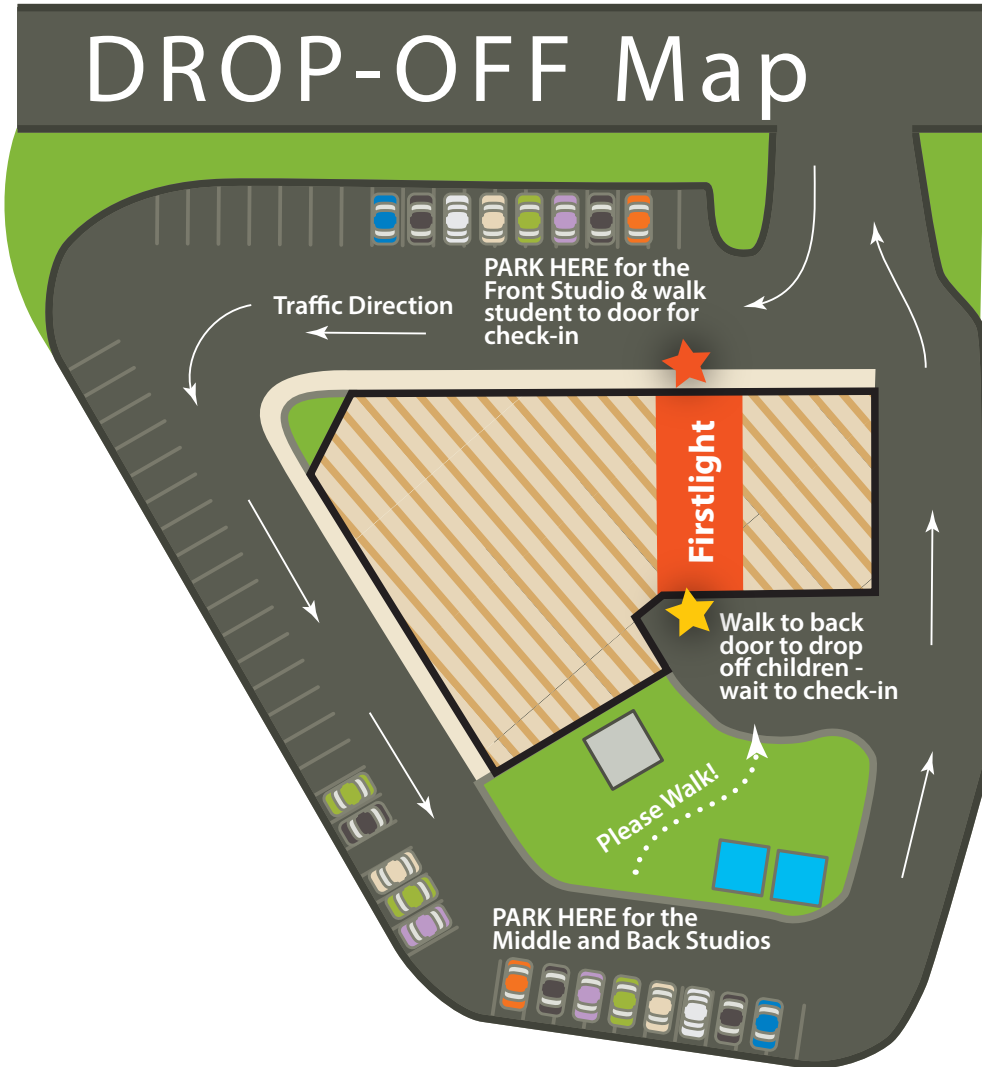

	Front STUDIO	Back STUDIO	Middle STUDIO
DROP OFF	★ Make sure you wait until your child is checked in	★ Make sure you wait until your child is checked in	★ Make sure you wait until your child is checked in
PICK UP	★ Park and walk up to door to get student	★ Pull forward in car line on the left of traffic cones	★ Pull forward in car line on the left of traffic cones

Please help us keep everyone safe during this year.

Parking and walking to doors always keeps children safe! Especially when it's raining and children try to run to cars after dark .

Also, help us prevent crowding around doors during drop-off and pick-up times.

General George Patton Dr

General George Patton Dr

★ Front Entrance

★ Back Entrance

★ Tents & Tables

Please do not park along the back at pick up time.